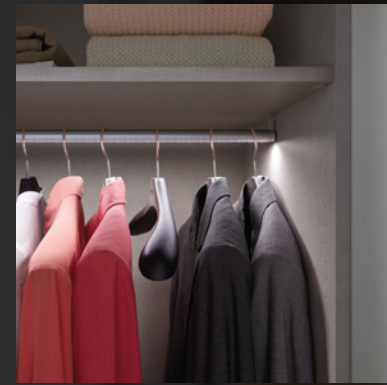

Tirano Oak Black

Idea Curio

Idea Renio

FINISHES

Led hanging rail

Gallery light

Shelf Led

Led side

SPACE

TREND

hook rail

illuminated closet side

clothes-lift

drawer

dressing bench

corner clothes rail