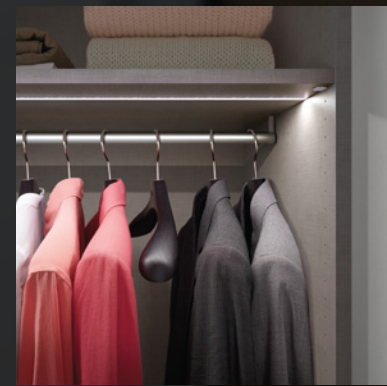

Tirano Oak Black

Idea Curio

Idea Renio

FINISHES

Led hanging rail

Gallery light

Shelf Led

Led side

SPACE

TREND

hook rail

illuminated closet side

clothes-lift

drawer

dressing bench

corner clothes rail