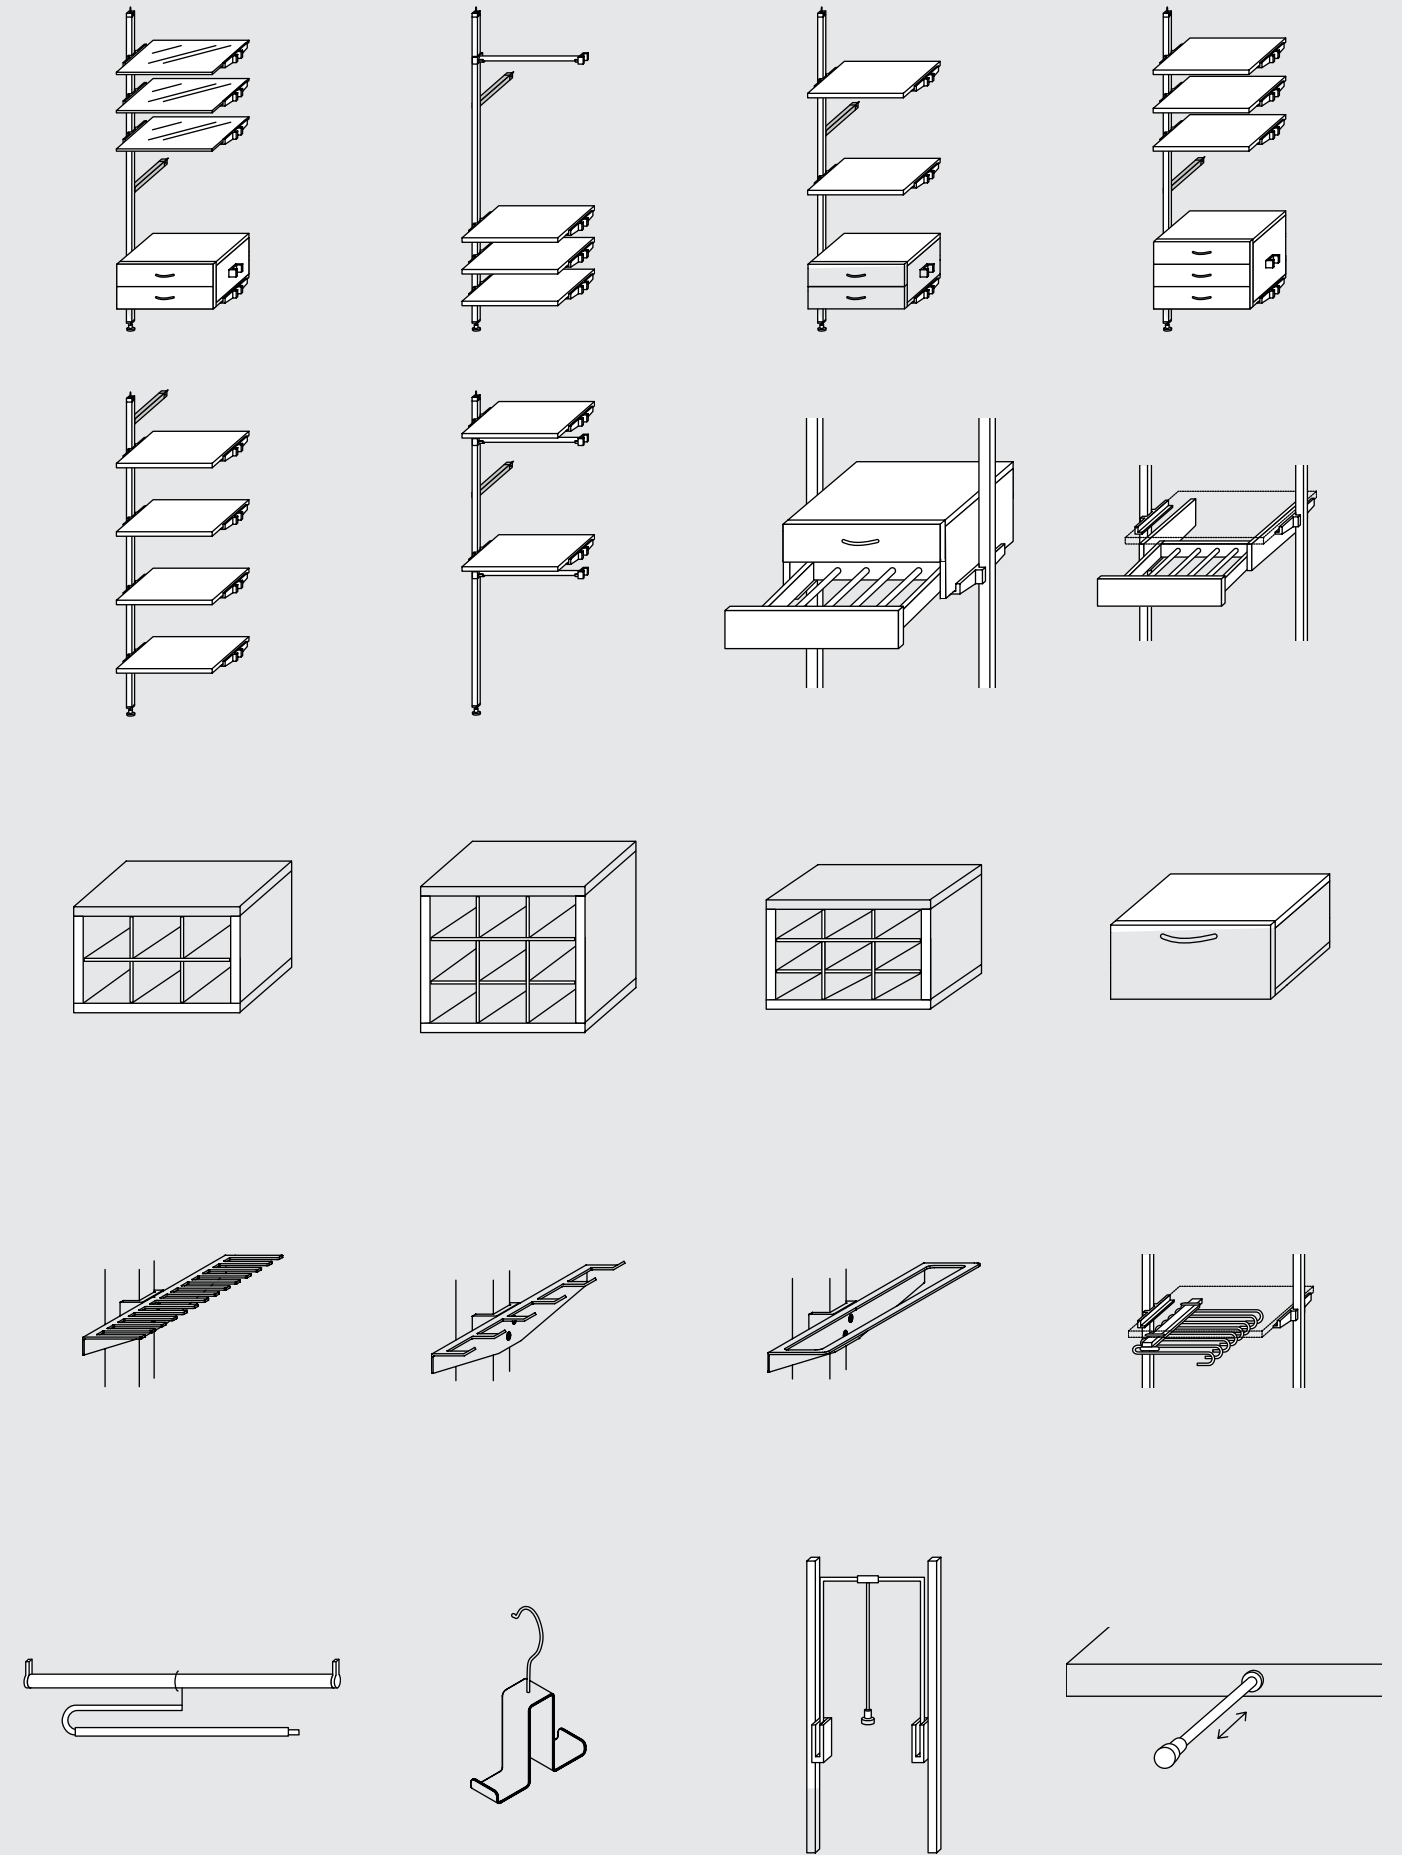

SPACE

TREND

hook rail

illuminated closet side

clothes-lift

drawer

dressing bench

corner clothes rail

pull-out tie rail

hinge door

storage cube

pull-out shelf

pull-out closet rod

illuminated shelf

illuminated clothes rail

trouser pull-out

pull-out clothing rail

pull-out swivel mirror

angled shelves

gallery lighting LED

room solutions at a glance!

TREND

TREND

offers a practical design-oriented storage solution which puts the emphasis on appearance, design and functionality. For a walk-in closet, a prestigious office space or for almost any living area; if you are looking for an especially stable system, then the Trend interior system is the right choice. Outer sides, inner sides and shelves are made of decor resin-coated 25 mm [1"] chipboard (Carb2)

SPACE

SPACE provides an equally attractive alternative to the Trend interior system. With its classic style and elegant design, Space enhances any room, boasting many useful features. An ideal interior system for walk-in closets or anywhere one can fully appreciate the spaciousness and clean-cut look of this interior system.