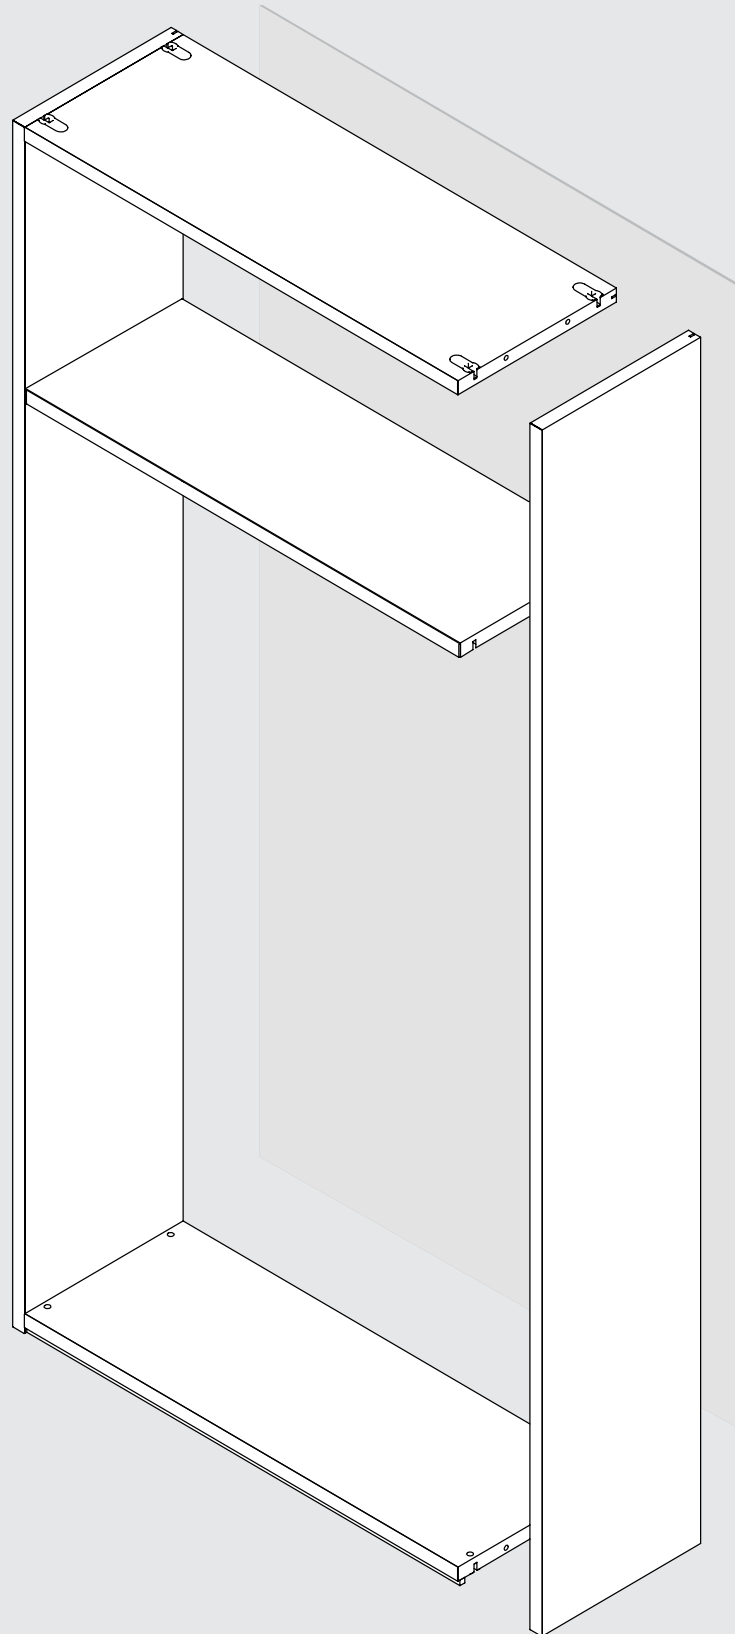

SPACE

TREND

hook rail

illuminated closet side

clothes-lift

drawer

dressing bench

corner clothes rail

pull-out tie rail

hinge door

storage cube

pull-out shelf

pull-out closet rod

illuminated shelf

illuminated clothes rail

trouser pull-out

pull-out clothing rail

pull-out swivel mirror

angled shelves

gallery lighting LED

room solutions at a glance!

TREND

TREND

offers a practical design-oriented storage solution which puts the emphasis on appearance, design and functionality. For a walk-in closet, a prestigious office space or for almost any living area; if you are looking for an especially stable system, then the Trend interior system is the right choice. Outer sides, inner sides and shelves are made of decor resin-coated 25 mm [1"] chipboard (Carb2)

SPACE

SPACE provides an equally attractive alternative to the Trend interior system. With its classic style and elegant design, Space enhances any room, boasting many useful features. An ideal interior system for walk-in closets or anywhere one can fully appreciate the spaciousness and clean-cut look of this interior system.