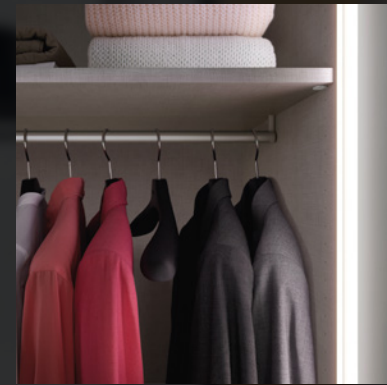

Tirano Oak Black

Idea Curio

Idea Renio

FINISHES

Led hanging rail

Gallery light

Shelf Led

Led side

SPACE

TREND

hook rail

illuminated closet side

clothes-lift

drawer

dressing bench

corner clothes rail