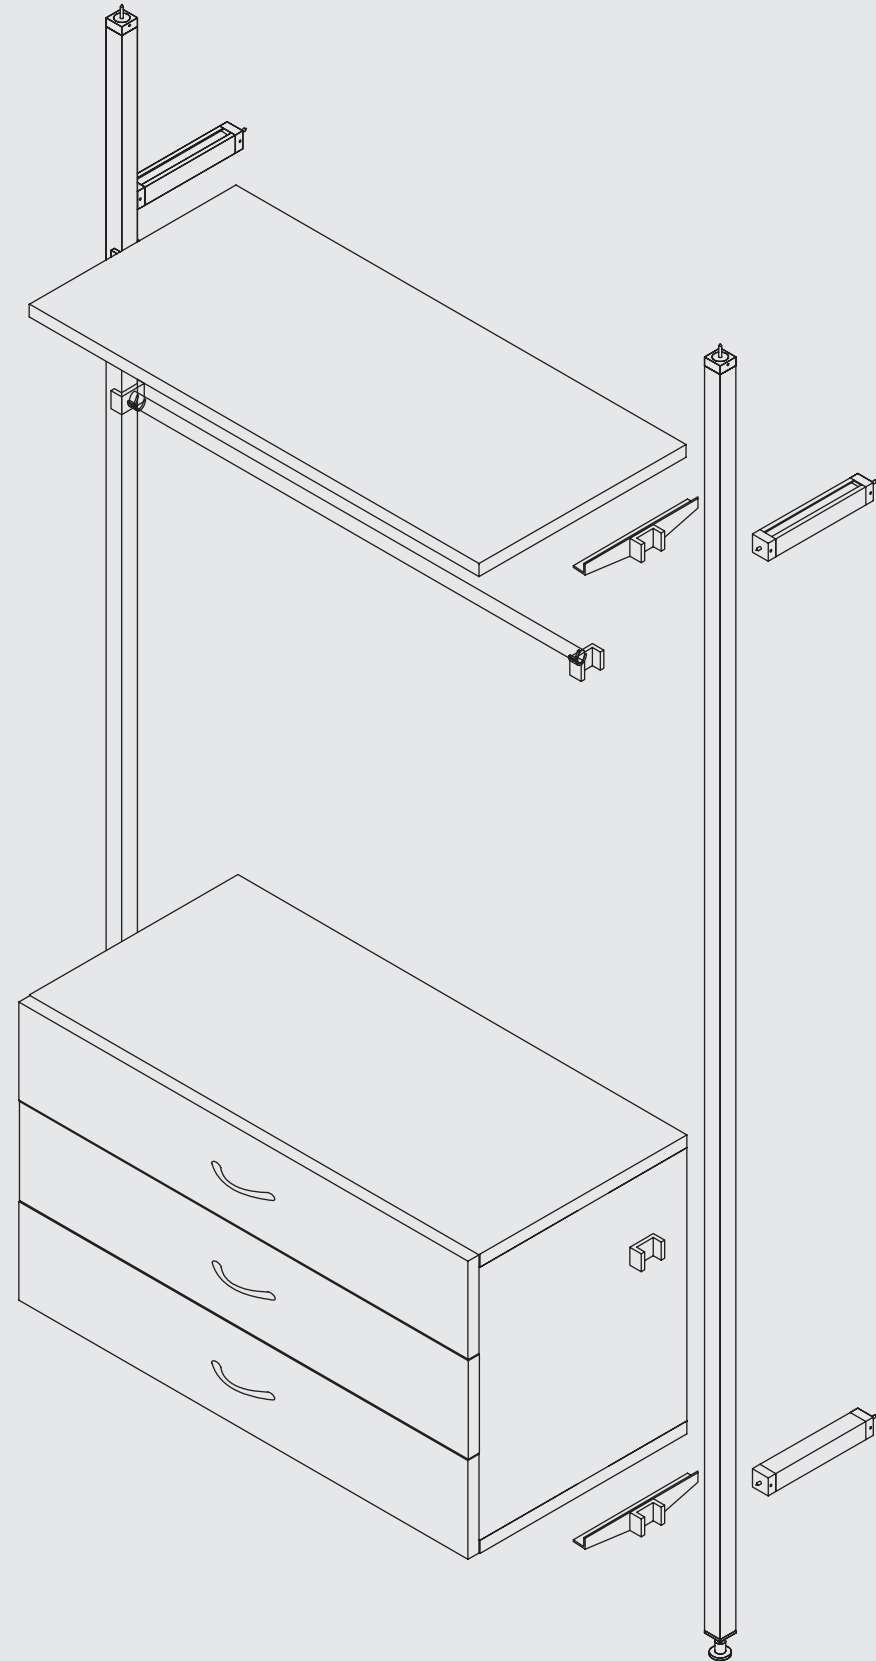

SPACE provides an equally attractive alternative to the Trend interior system. With its classic style and elegant design, Space enhances any room, boasting many useful features. An ideal interior system for walk-in closets or anywhere one can fully appreciate the spaciousness and clean-cut look of this interior system.