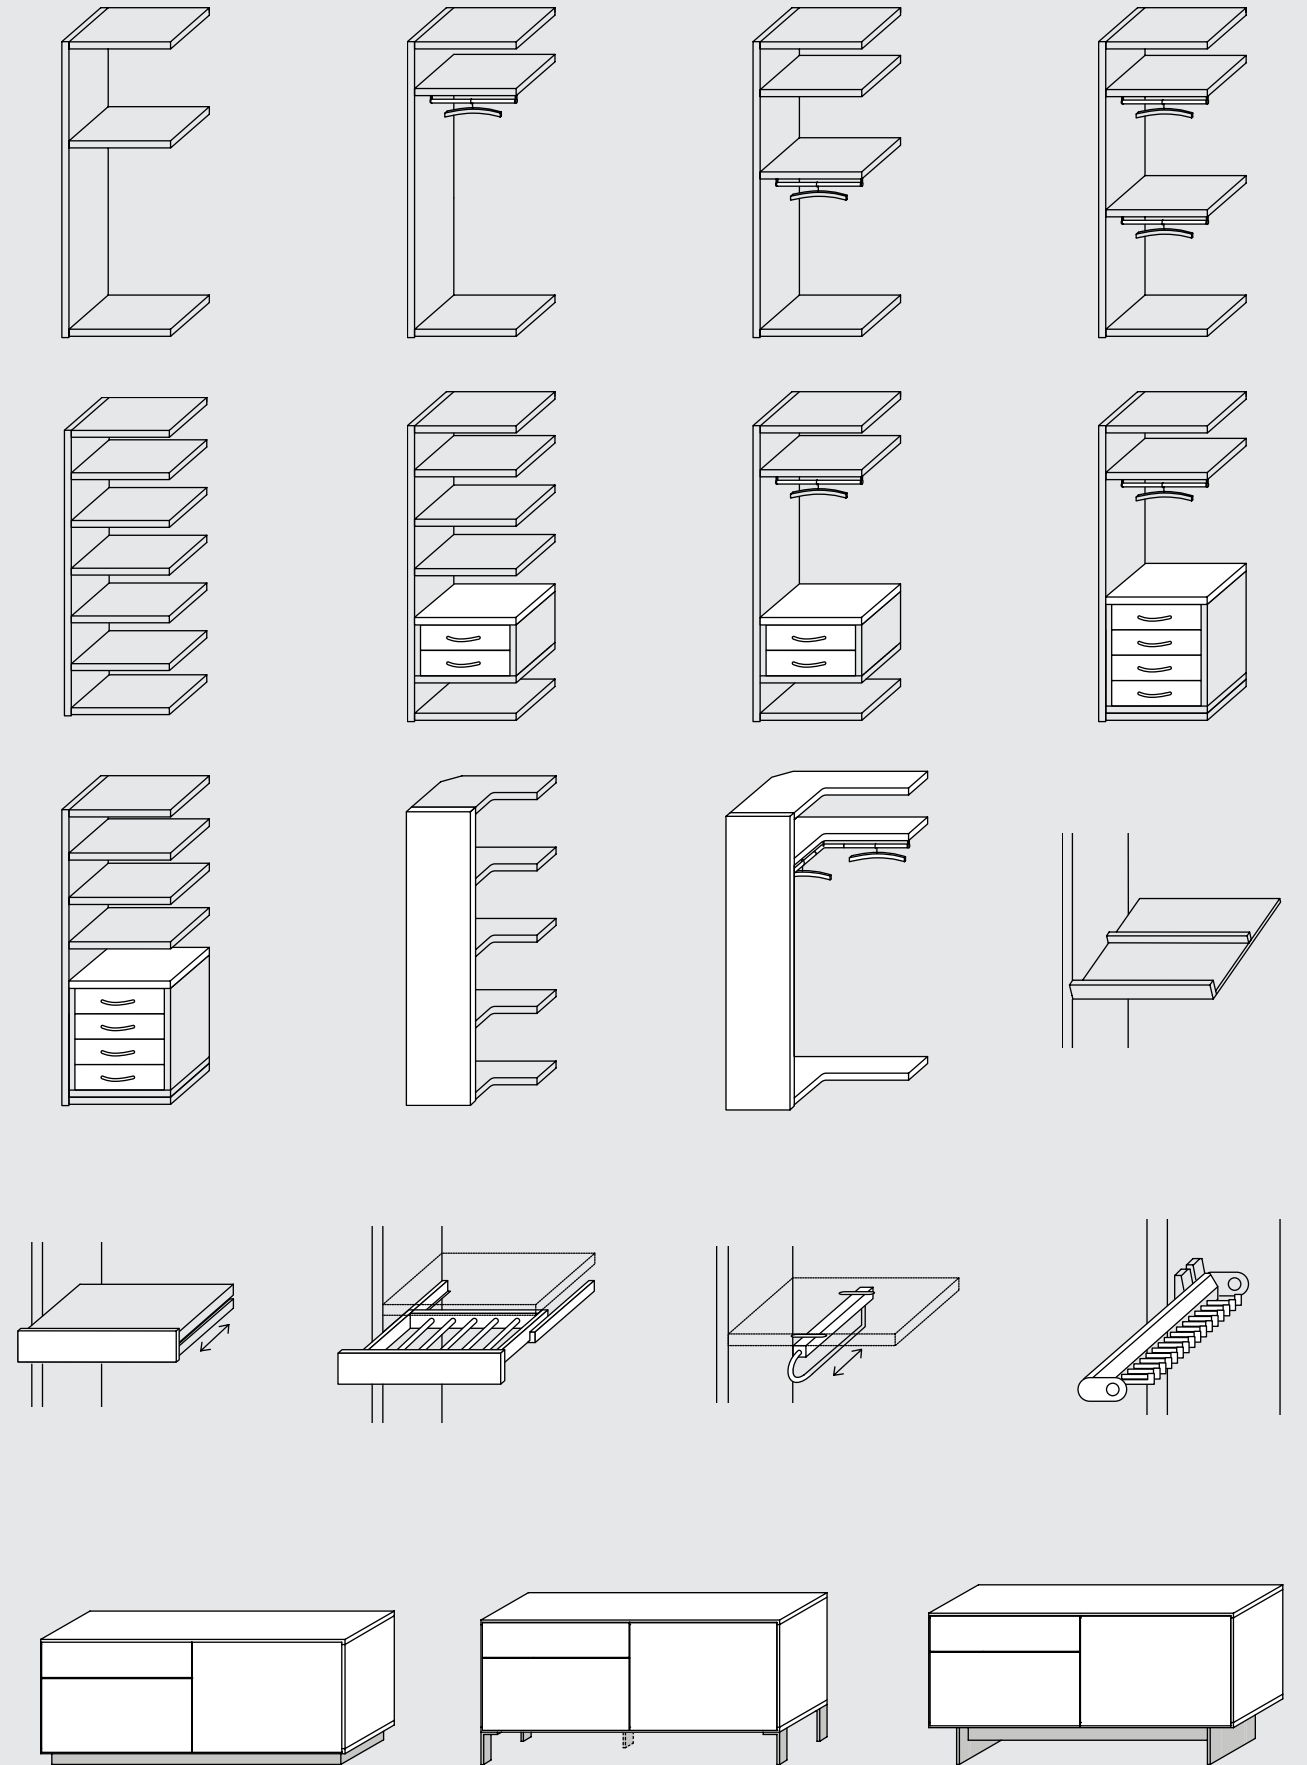

SPACE

TREND

hook rail

illuminated closet side

clothes-lift

drawer

dressing bench

corner clothes rail

pull-out tie rail

hinge door

storage cube

pull-out shelf

pull-out closet rod

illuminated shelf

illuminated clothes rail

trouser pull-out

pull-out clothing rail

pull-out swivel mirror

angled shelves

gallery lighting LED

room solutions at a glance!

TREND

TREND

offers a practical design-oriented storage solution which puts the emphasis on appearance, design and functionality. For a walk-in closet, a prestigious office space or for almost any living area; if you are looking for an especially stable system, then the Trend interior system is the right choice. Outer sides, inner sides and shelves are made of decor resin-coated 25 mm [1"] chipboard (Carb2)

SPACE

SPACE provides an equally attractive alternative to the Trend interior system. With its classic style and elegant design, Space enhances any room, boasting many useful features. An ideal interior system for walk-in closets or anywhere one can fully appreciate the spaciousness and clean-cut look of this interior system.