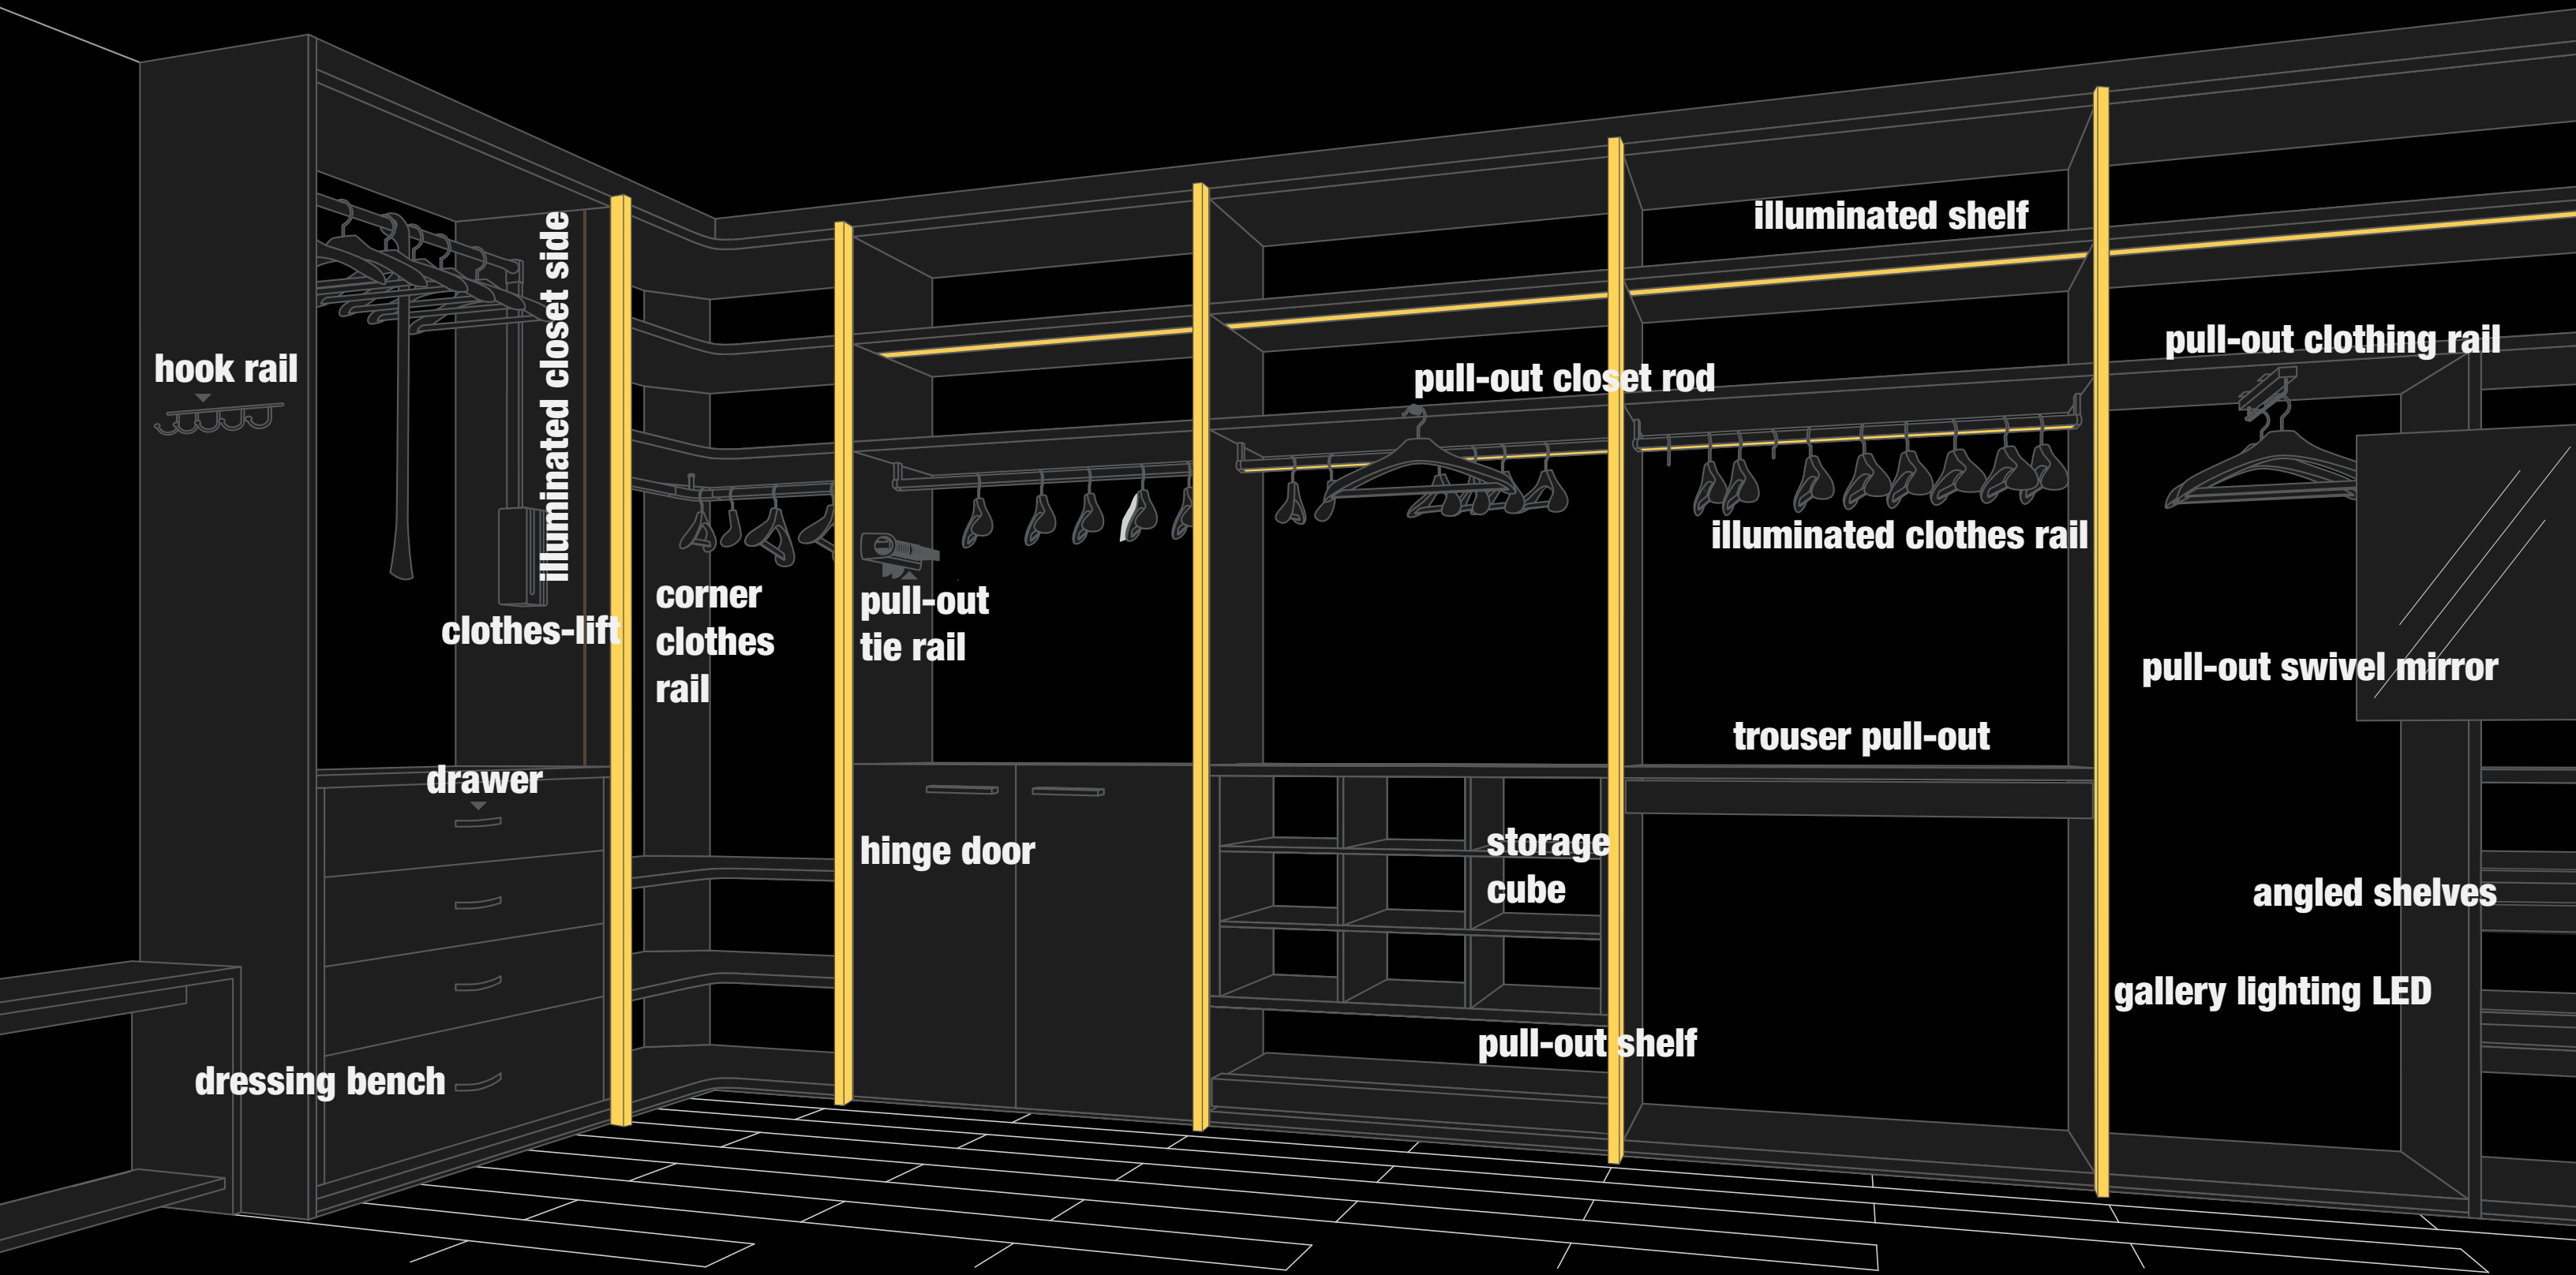

illumination

Trend and Space are two of the times elements of customized interior design. The fitted closet, walk-in closet, living space.

BauCloset provides unique storage solutions based on a diverse range of doors and interior systems to create a stylish living atmosphere. Simply combine elements from the numerous door options, selections of interior systems, and wealth of accessories to create the closet that provides you with a unique, personalized storage system.

SPACE

TREND

hook rail

illuminated closet side

clothes-lift

drawer

dressing bench

corner clothes rail

pull-out clothing rail

pull-out swivel mirror

angled shelves

gallery lighting LED

room solutions at a glance!

TREND

TREND

offers a practical design-oriented storage solution which puts the emphasis on appearance, design and functionality. For a walk-in closet, a prestigious office space or for almost any living area; if you are looking for an especially stable system, then the Trend interior system is the right choice. Outer sides, inner sides and shelves are made of decor resin-coated 25 mm [1"] chipboard (Carb2)

TREND, a wardrobe system along with a walk-in closet possessing a contemporary modularity suitable to any space. The walk-in closet is distinguished by 1" vertical panels that bring out the solidity of their geometry. The frame side creates great formal lightness and emphasizes the wardrobes inner open units.